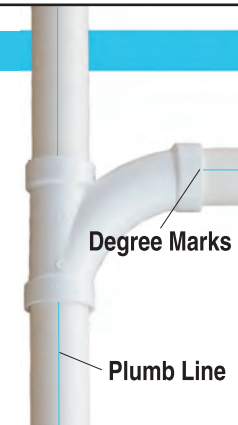

Form No. 252176 6/10

PVC-DWV

In-Home Plumbing System

When it comes to plumbing, whether it is an entire house or just repairs, Genova makes it easy. All you need are the right tools to complete a Genova job. If you can swing a saw, use a brush, read a rule, use a level, and you know that water runs downhill, you can "Plumb-It-Yourself."

1. Cut pipe to length squarely using a fine-tooth saw or pipe cutter. Allow for makeup dimension (depth of fitting socket).
2. Remove all burrs using sandpaper or a knife.
3. With a clean rag, wipe NovaClean® Cleaner/Primer or Purple Primer on pipe and socket.
4. In warm weather or at room temperature follow immediately with NovaWeld® P or All Purpose Cement application. In cold weather use Arcticweld® P. Apply cement liberally on pipe and sparingly on socket.
5. Quickly push the pipe into the socket with a slight twisting motion until it bottoms. Adjust alignment of fitting immediately, before the solvent sets up.

3" Sch. 30 PVC-DWV System

The Sch. 30 PVC system is the most versatile DWV system on the market. All Genova Schedule 30 fittings fit into a standard 2" x 4" wall, eliminating the need for 2" x 6" or 2" x 8" studs. Genova eliminates size problems before they begin. Use existing walls in old houses without the need for expensive replastering or redecorating; in new work the builder doesn't have to remember which walls to redesign for stacks or vents.

Plumb Line

Solvent welding vinyl pipe and fittings is a permanent process. To eliminate costly errors, Genova pipe features a plumb line as a reference mark relative to the degree marks on Genova fittings. Another way Genova helps you install a perfect system.