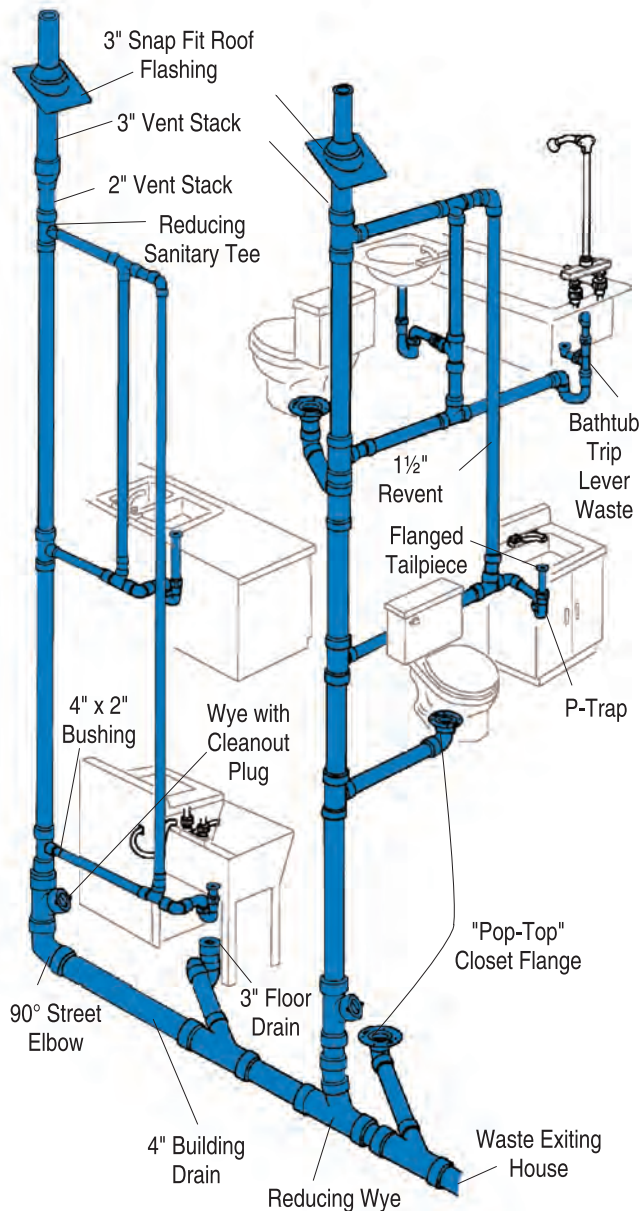

Form No. 252176 6/10

PVC-DWV

In-Home Plumbing System

When it comes to plumbing, whether it is an entire house or just repairs, Genova makes it easy. All you need are the right tools to complete a Genova job. If you can swing a saw, use a brush, read a rule, use a level, and you know that water runs downhill, you can "Plumb-It-Yourself."