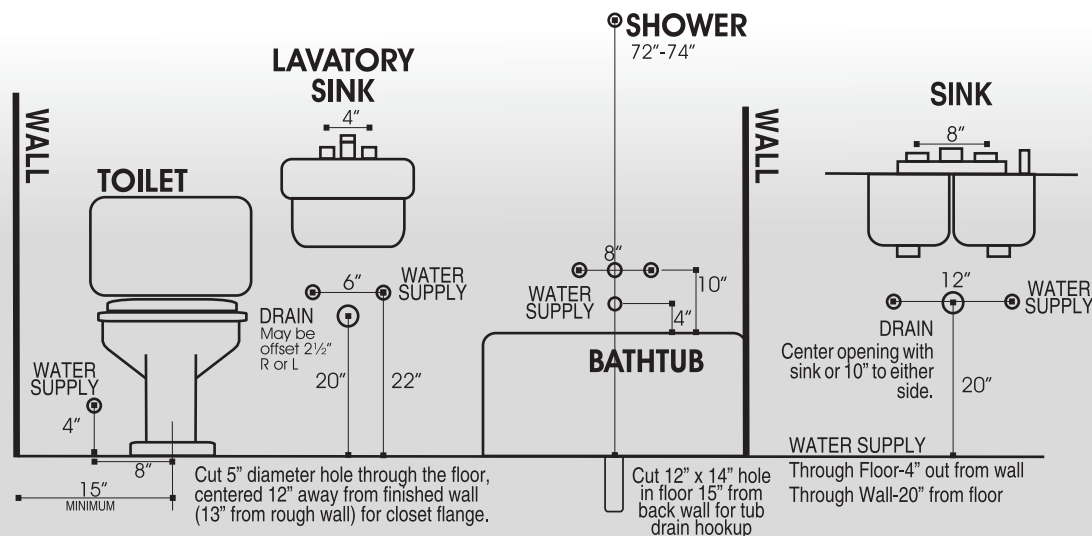

800.521.7488